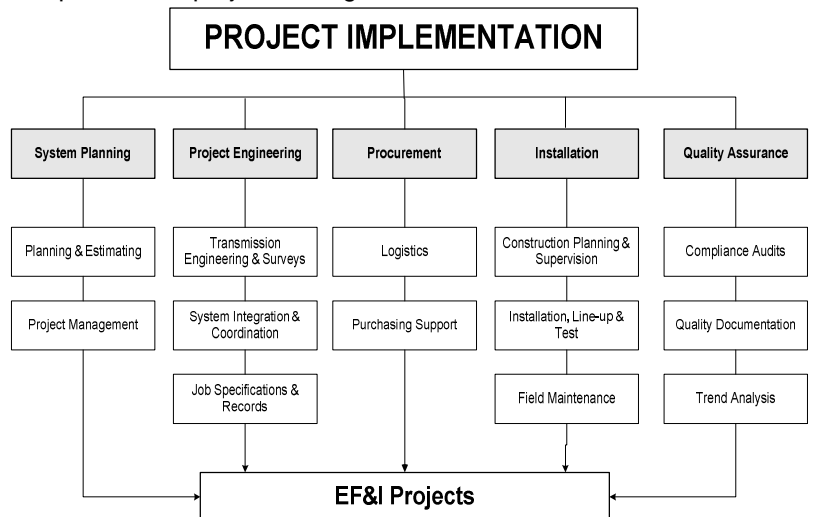

Our Advantage:

For 25 years, the nation's leading Wireline, Wireless and Broadband network operators, have trusted E F & I's experienced and quality certified professionals with the responsibility to plan, engineer, deploy and maintain their critical network infrastructure.

We are experts in:

- Auditing, Consulting and Outsource Solutions
- Multiple Industry Quality Standards
- Multi-vendor sourcing and integration
- Project costing
- Sub-contractor and Vendor management
- Total Project Management

Our variable cost approach to delivering technical expertise allows network operators access to deep technical talent without the burden of a long term financial commitment.

E F&I Services Corp. follows a field proven approach to comprehensive project management: